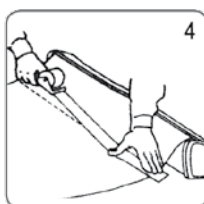

Technical Guide

302 Roll-Up Basic Model, singlesided

Produced in silver anodized aluminium. Solid construction with 2 flexible legs. Topprofile with clamp system and 3M tape on the bottom roll makes the mounting of material easy. New tape must be mounted by changing the material. Black luxury carrybag is included.

We recommend following banner: 200-310 g polyester.

Graphic dimensions:

Installation instruction

1 Open the snap clip, insert the top of the graphic into the gap, make the graphic flat.

2 Close the snap clip.

3 Take the protective film of the adhesive tape. Place the graphic evenly on the leading paper. Use the line as a guideline.

4 Put adhesive tape on the back of the graphic and on the leading paper, in order to secure the graphic to the leading paper.

5 Hold the graphic and the roll-up body with one hand tight. Take out the pin at the side while you still hold the graphic, to avoid that graphic suddenly roll into the body too fast.

6 Make the graphic scroll slowly into the roll-up body by hand.