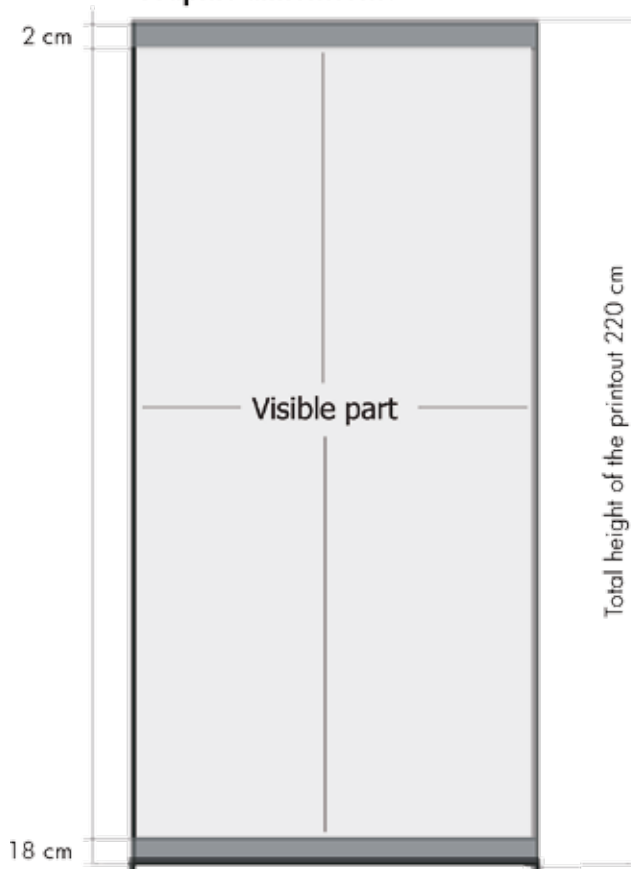

Technical Guide

302 Roll-Up Basic Model, singlesided

Produced in silver anodized aluminium. Solid construction with 2 flexible legs. Topprofile with clamp system and 3M tape on the bottom roll makes the mounting of material easy. New tape must be mounted by changing the material. Black luxury carrybag is included.

We recommend following banner: 200-310 g polyester.

Graphic dimensions:

Installation instruction

1 Open the snap clip, insert the top of the graphic into the gap, make the graphic flat.

2 Close the snap clip.

3 Take the protective film of the adhesive tape. Place the graphic evenly on the leading paper. Use the line as a guideline.

4 Put adhesive tape on the back of the graphic and on the leading paper, in order to secure the graphic to the leading paper.

| Art. No. | Bannersize | Visible part | Color | Total W x H | Package Size | - Weight | Pallet Size | - Quantity |
|----------|---------------|--------------|-------|-------------|--------------|----------|---------------|------------|
| 4559 | 60*220 cm | 60*200 cm | Alu | 62*212 cm | 12*68*12 cm | 3,0 kg | 80*120*220 cm | 180 pcs. |
| 4558 | 70*220 cm | 70*200 cm | Alu | 72*212 cm | 12*78*12 cm | 3,5 kg | 80*120*220 cm | 150 pcs. |
| 4560 | 80*220 cm | 80*200 cm | Alu | 82*212 cm | 12*88*12 cm | 4,0 kg | 80*120*220 cm | 132 pcs. |
| 4565 | 85*220 cm | 85*200 cm | Alu | 87*212 cm | 12*93*12 cm | 4,5 kg | 80*120*220 cm | 120 pcs. |
| 4561 | 100*220 cm | 100*200 cm | Alu | 102*212 cm | 12*108*12 cm | 6,0 kg | 80*120*220 cm | 102 pcs. |
| 4562 | 120*220 cm | 120*200 cm | Alu | 122*212 cm | 12*128*12 cm | 7,0 kg | 80*120*220 cm | 90 pcs. |
| 4506 | Spotlight 50W | - | Alu | - | 8*7*46 cm | 0,5 kg | 80*120*220 cm | 400 pcs. |