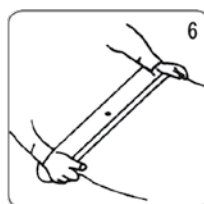

We recommend following banner: 200-310 g polyester.

Graphic dimensions:

Installation instruction

1 Open the snap clip, insert the top of the graphic into the gap, make the graphic flat.

2 Close the snap clip.

3 Take the protective film of the adhesive tape. Place the graphic evenly on the leading paper. Use the line as a guideline.

4 Put adhesive tape on the back of the graphic and on the leading paper, in order to secure the graphic to the leading paper.

5 Hold the graphic and the roll-up body with one hand tight. Take out the pin at the side while you still hold the graphic, to avoid that graphic suddenly roll into the body too fast.

6 Make the graphic scroll slowly into the roll-up body by hand.