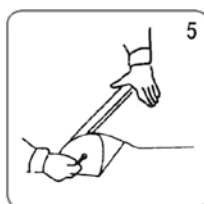

We recommend following banner: 200-310 g polyester.

Graphic dimensions:

Installation instruction

1 Open the snap clip, insert the top of the graphic into the gap, make the graphic flat.

2 Close the snap clip.

3 Take the protective film of the adhesive tape. Place the graphic evenly on the leading paper. Use the line as a guideline.

4 Put adhesive tape on the back of the graphic and on the leading paper, in order to secure the graphic to the leading paper.

5 Hold the graphic and the roll-up body with one hand tight. Take out the pin at the side while you still hold the graphic, to avoid that graphic suddenly roll into the body too fast.

6 Make the graphic scroll slowly into the roll-up body by hand.