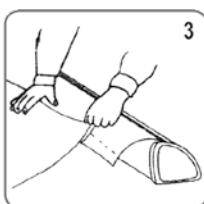

We recommend following banner: 200-310 g polyester.

Graphic dimensions:

Installation instruction

1 Open the snap clip, insert the top of the graphic into the gap, make the graphic flat.

2 Close the snap clip.

3 Take the protective film of the adhesive tape. Place the graphic evenly on the leading paper. Use the line as a guideline.

4 Put adhesive tape on the back of the graphic and on the leading paper, in order to secure the graphic to the leading paper.

5 Hold the graphic and the roll-up body with one hand tight. Take out the pin at the side while you still hold the graphic, to avoid that graphic suddenly roll into the body too fast.

6 Make the graphic scroll slowly into the roll-up body by hand.